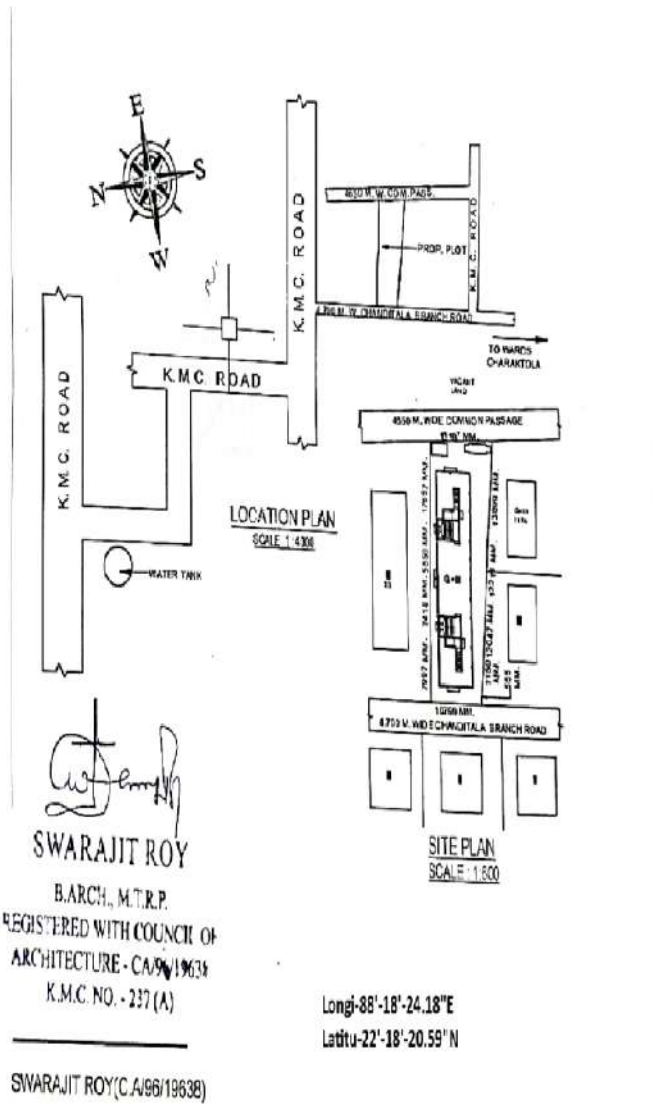

SWARAJIT ROY B. ARCH, M.T.R.P.
 CHARTERED ARCHITECT & TOWN PLANNER

Premises No-101 Serpentine Lane, Po-Muchipara, Po-entally, Kolkata-700014

Office & Resident : 83, Becharam Chatterjee Road, Behala, Kolkata - 700 034